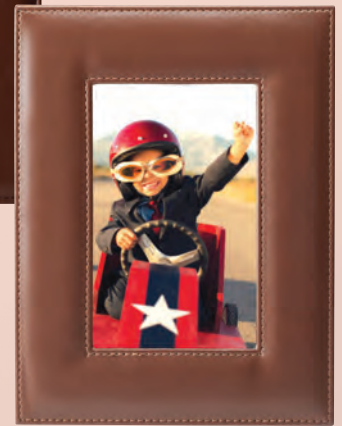

LG44-T

BROWN • 4" X 6"

FULL VELOUR BACK

L645-T

BROWN • 5" X 7"

Keychains

LG40-K

BLACK • 3½" X 1½"